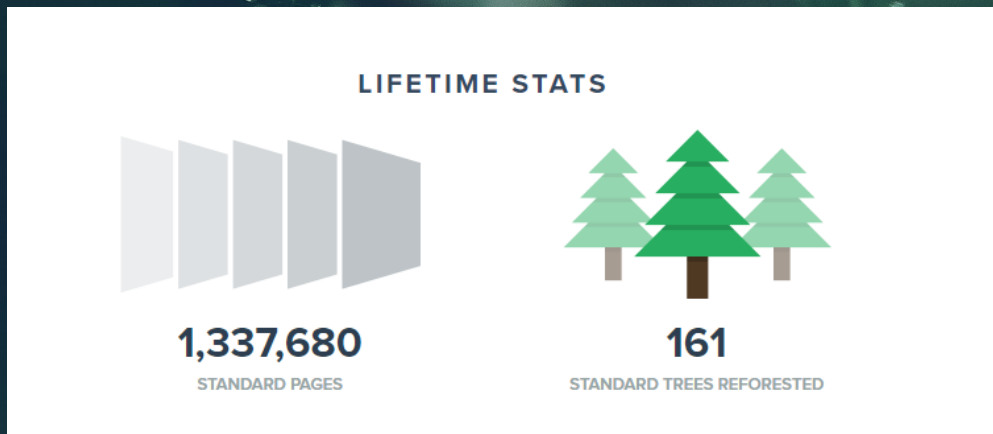

Inks N Stuff Ltd. customers have collectively offset the equivalent of 1.34M letter pages of paper since December 2022

PRINT & PLANT

Printing is vital to small business but traditionally has not been eco-friendly. Inks N Stuff has reimagined print empowering our customers to continue to use this vital tool while offsetting their biomass & carbon footprint.